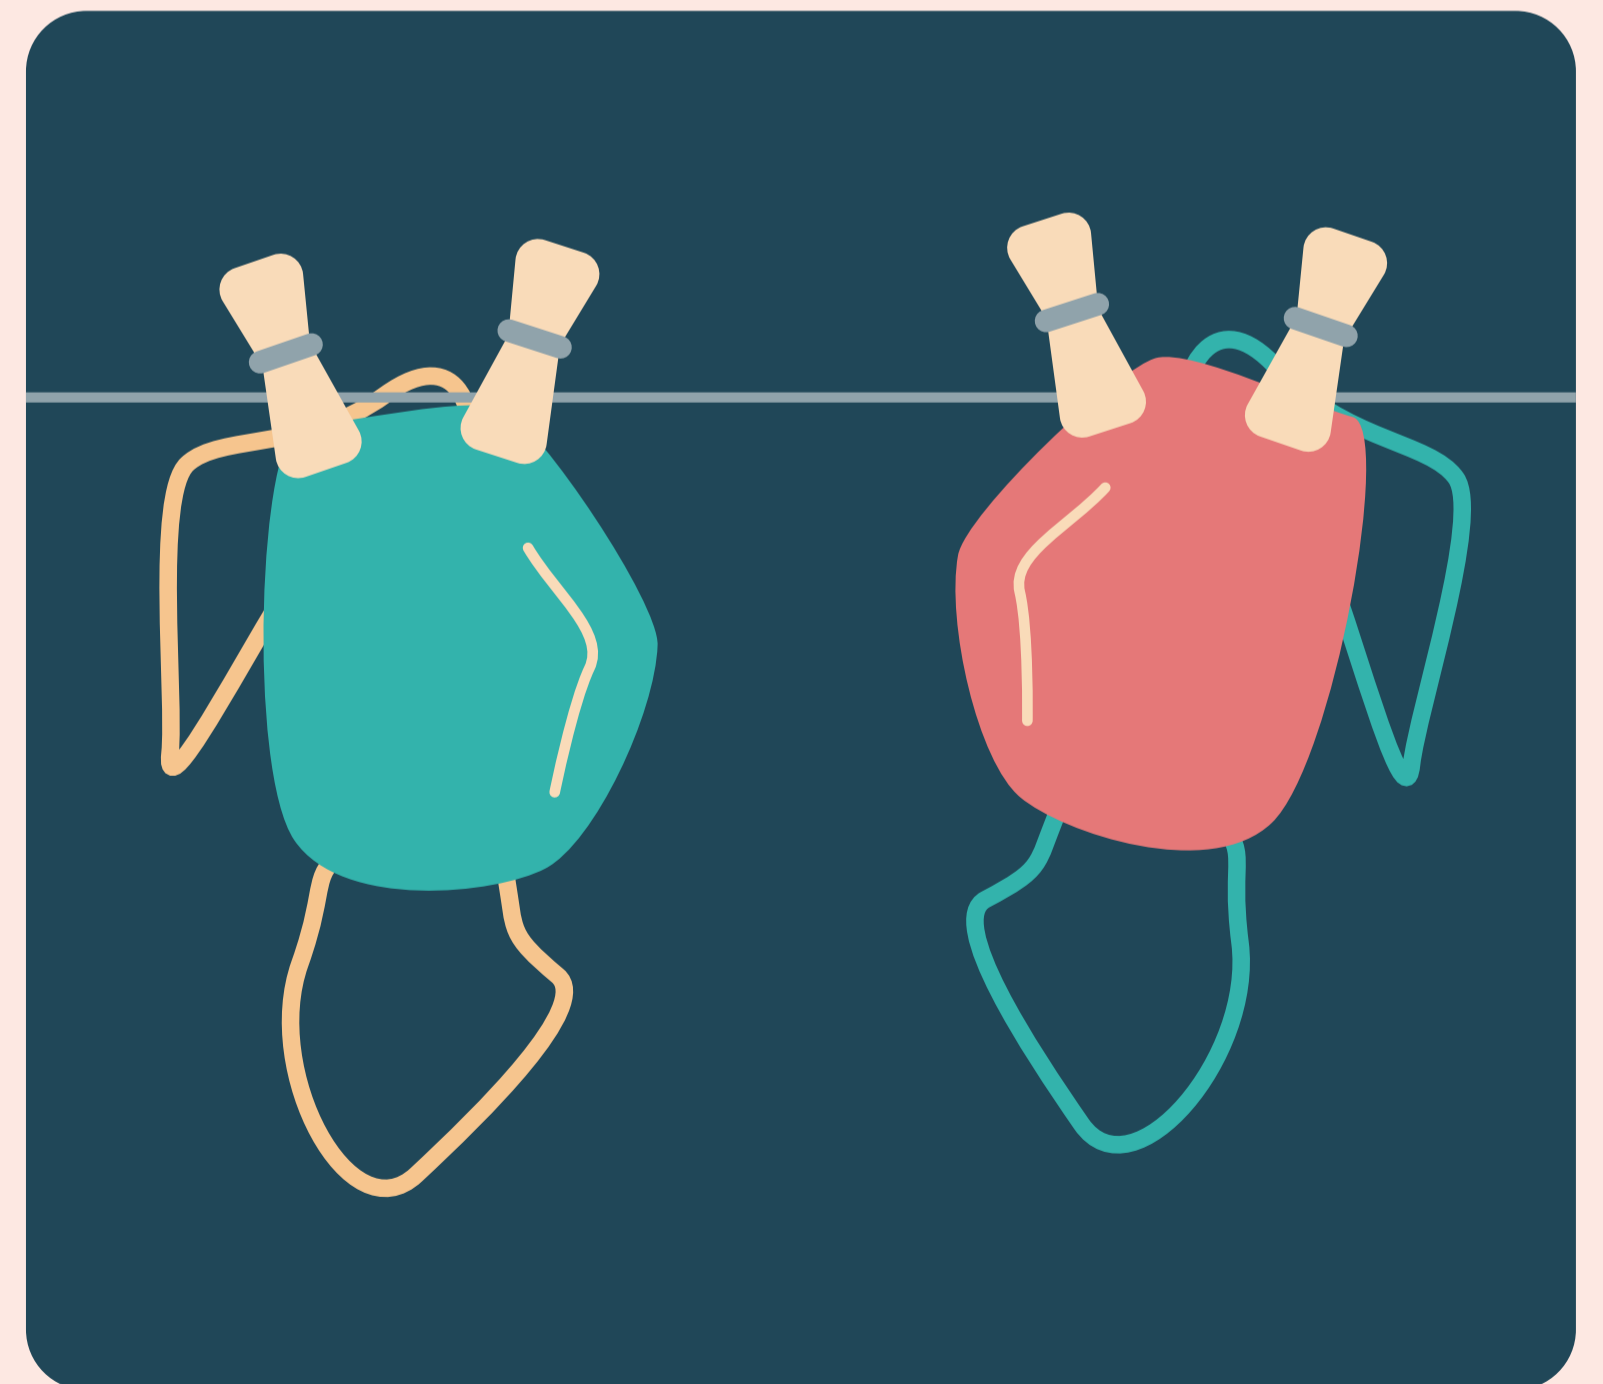

How to wash a cloth mask

OR

Wash the mask in soap or detergent, preferably with hot water

Wash the mask in the washing machine with other clothes

Dry the mask using a dryer or lay out flat to air dry. If possible, place the cloth mask in direct sunlight.