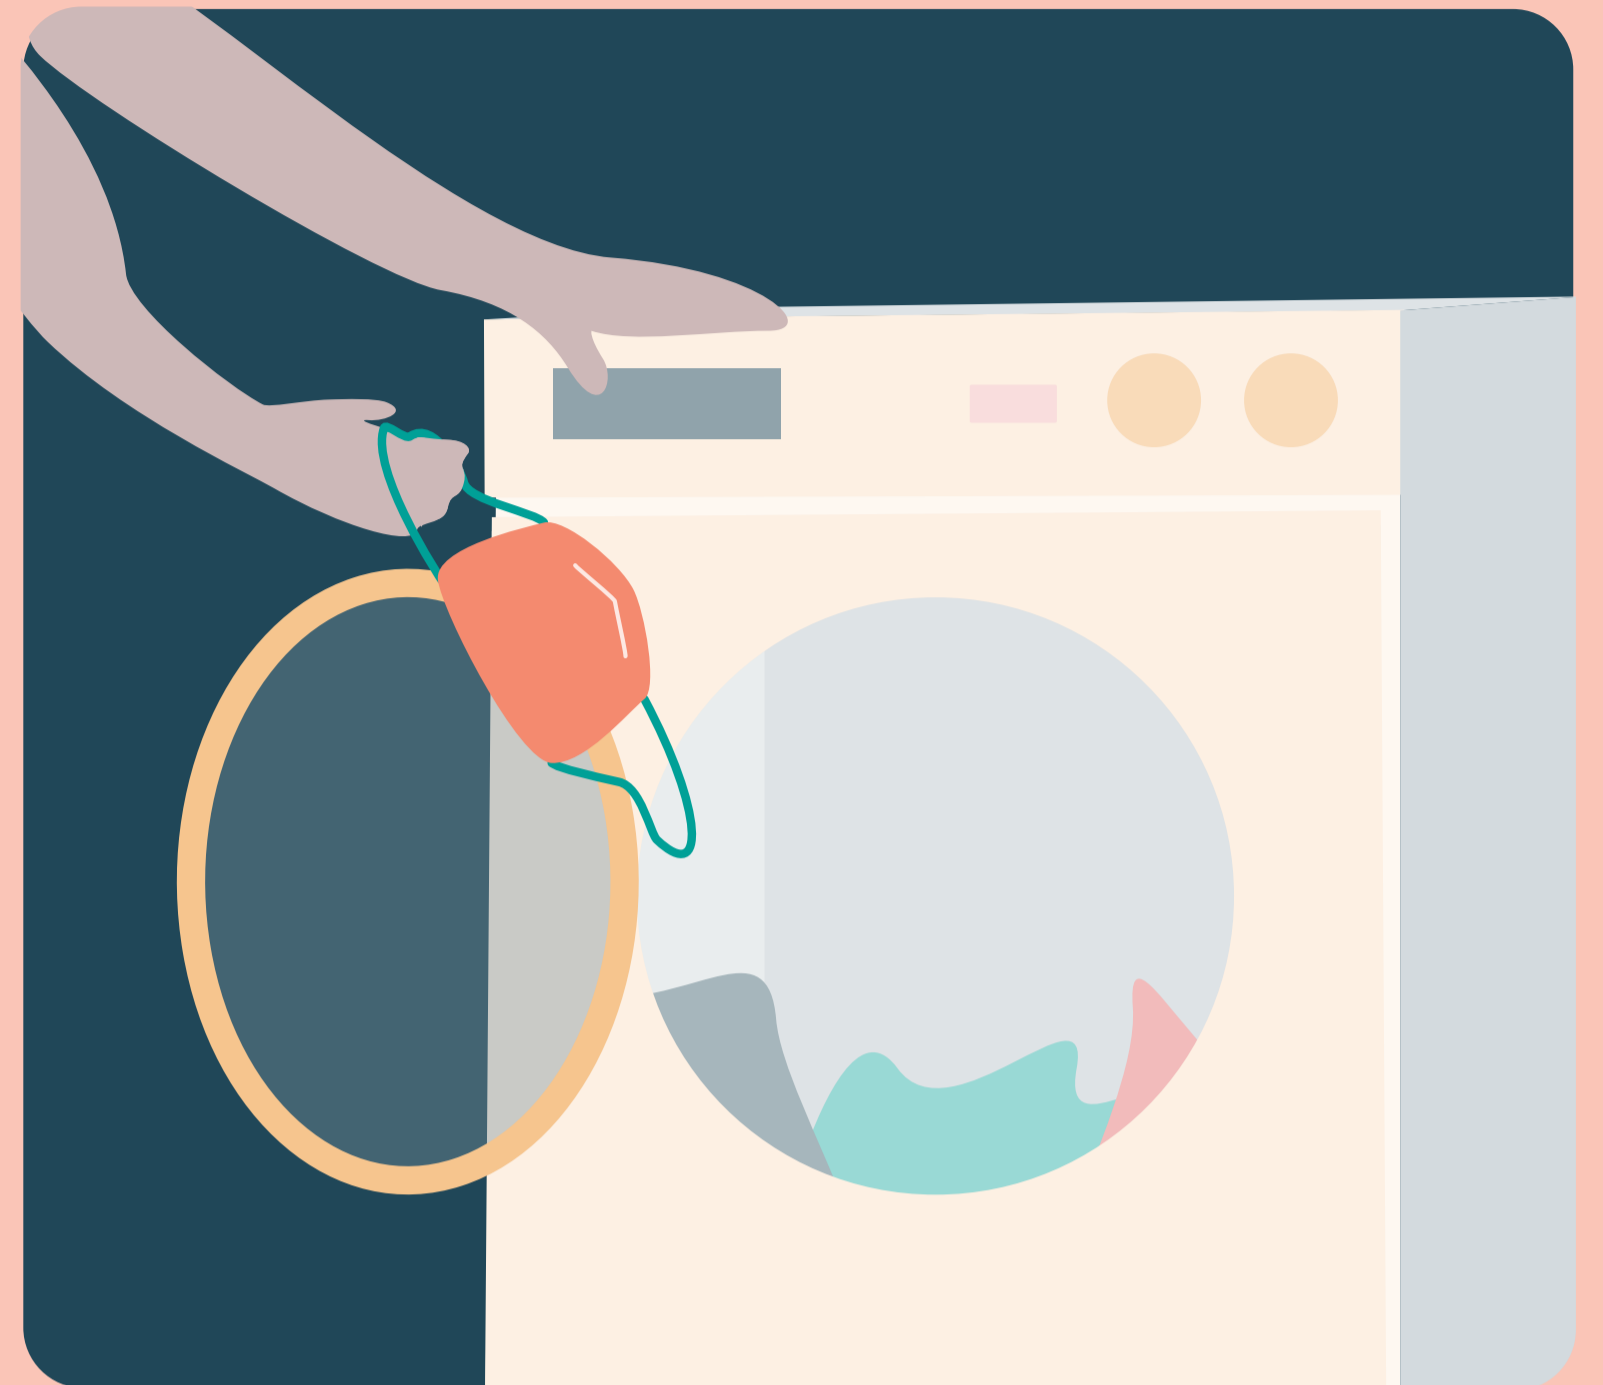

How to wash a cloth mask

OR

Wash the mask in soap or detergent, preferably with hot water

Wash the mask in the washing machine with other clothes

Dry the mask using a dryer or lay out flat to air dry. If possible, place the cloth mask in direct sunlight.