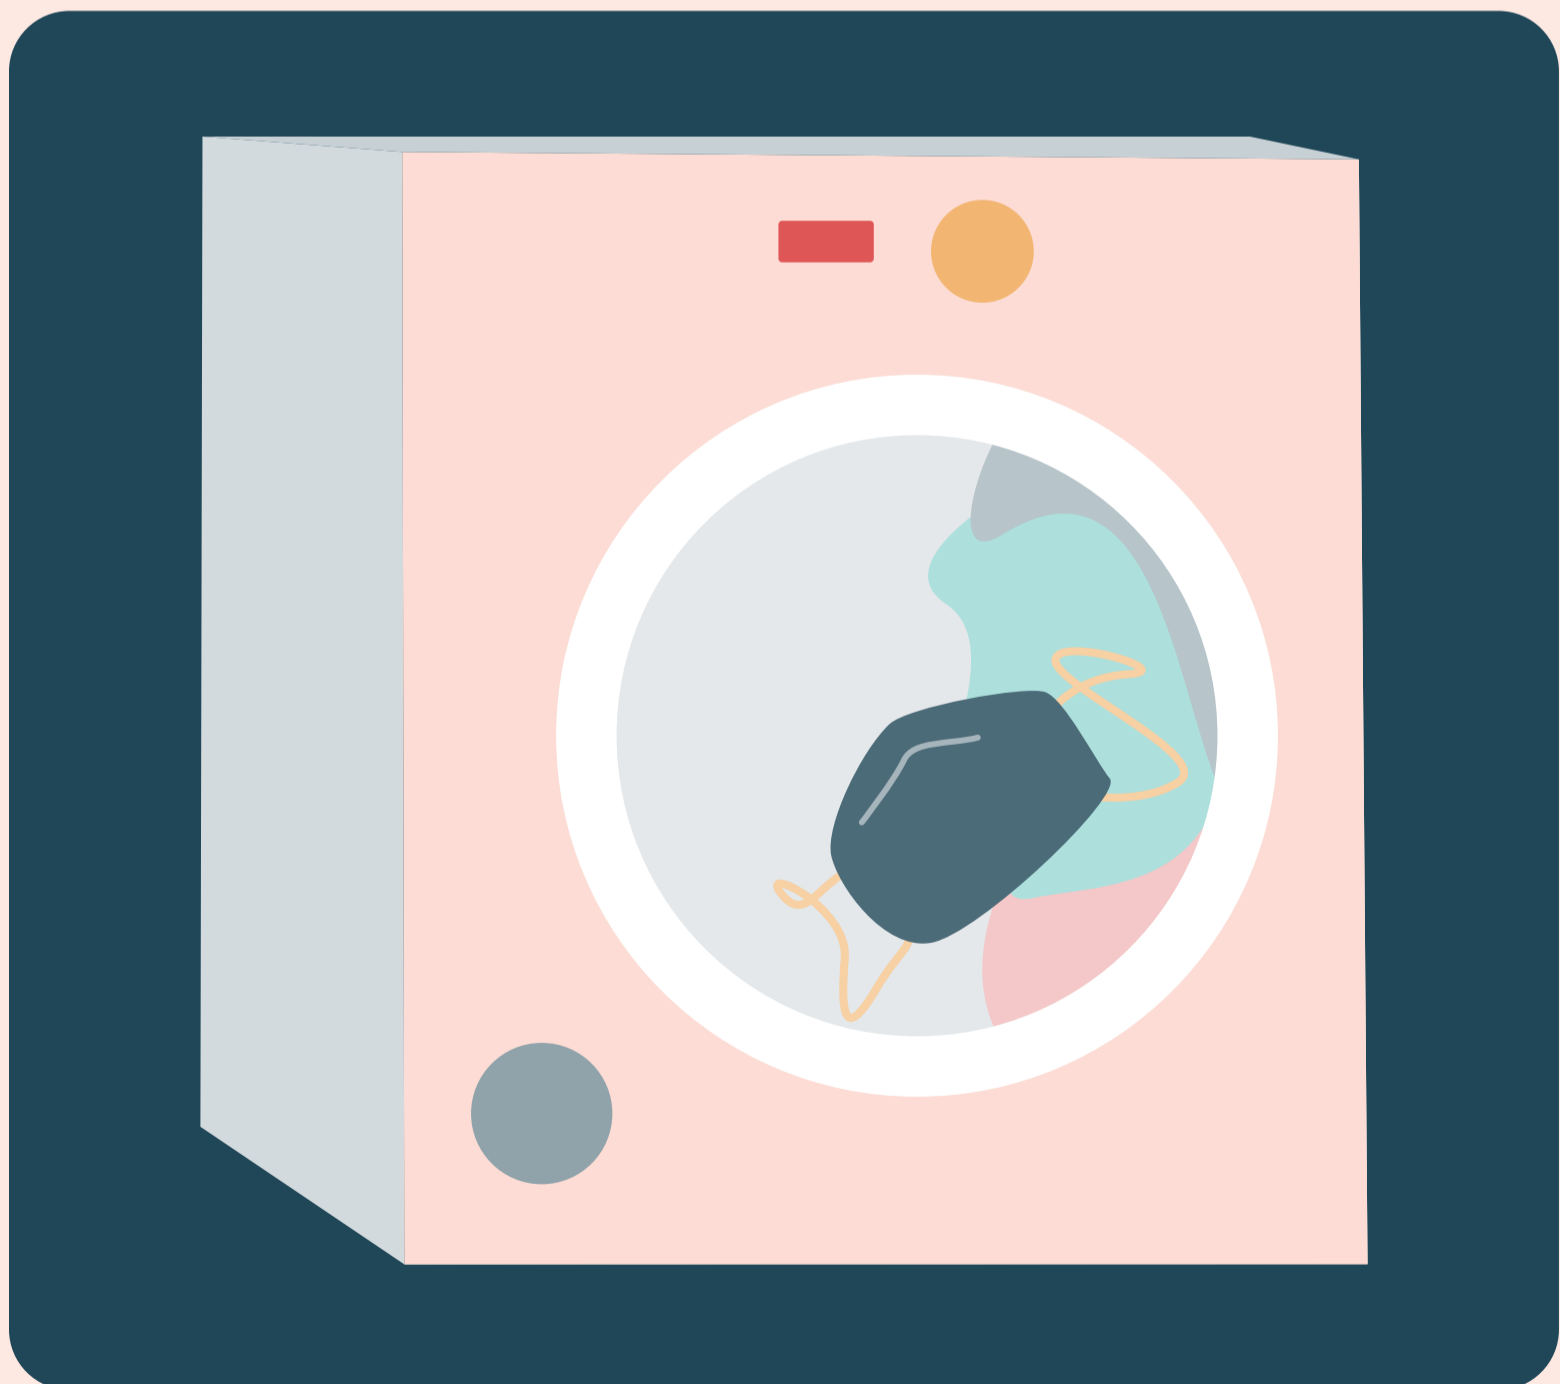

How to wash a cloth mask

OR

Wash the mask in soap or detergent, preferably with hot water

Wash the mask in the washing machine with other clothes

Dry the mask using a dryer or lay out flat to air dry. If possible, place the cloth mask in direct sunlight.